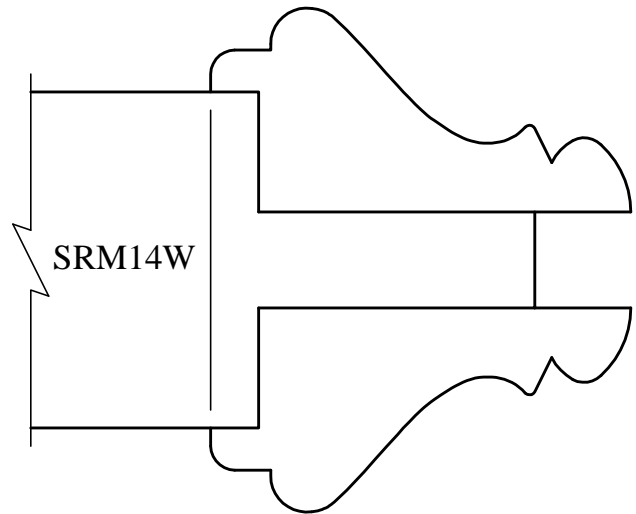

SRM10W

SRM12W

SRM11W

SRM14W

LIBERTY VALLEY DOORS
INCORPORATED
P.O. BOX 176, COTATI, CA 94931
TEL. (707) 795-8040

STANDARD RAISED
MOULDING PROFILES
(WIDE)

Date: 10/14/04
Revisions
△
△

Scale: Full
Drawn By:
Dan Hatfield