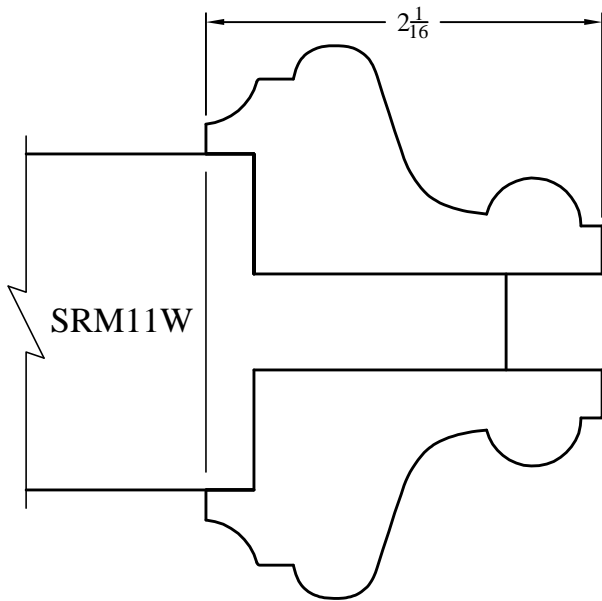

SRM10W

SRM12W

SRM11W

SRM14W

LIBERTY VALLEY DOORS
INCORPORATED
P.O. BOX 176, COTATI, CA 94931
TEL. (707) 795-8040

STANDARD RAISED
MOULDING PROFILES
(WIDE)

Date: 10/14/04
Revisions
△
△

Scale: Full
Drawn By:
Dan Hatfield