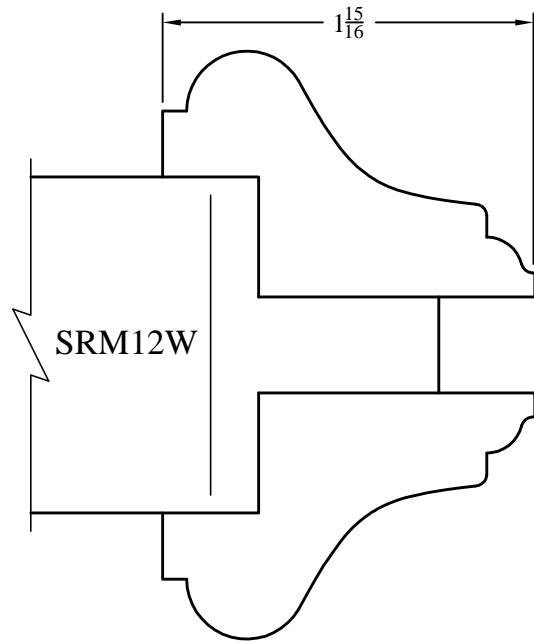

SRM10W

SRM12W

SRM11W

SRM14W

LIBERTY VALLEY DOORS
INCORPORATED
P.O. BOX 176, COTATI, CA 94931
TEL. (707) 795-8040

STANDARD RAISED
MOULDING PROFILES
(WIDE)

Date: 10/14/04
Revisions
△
△

Scale: Full
Drawn By:
Dan Hatfield